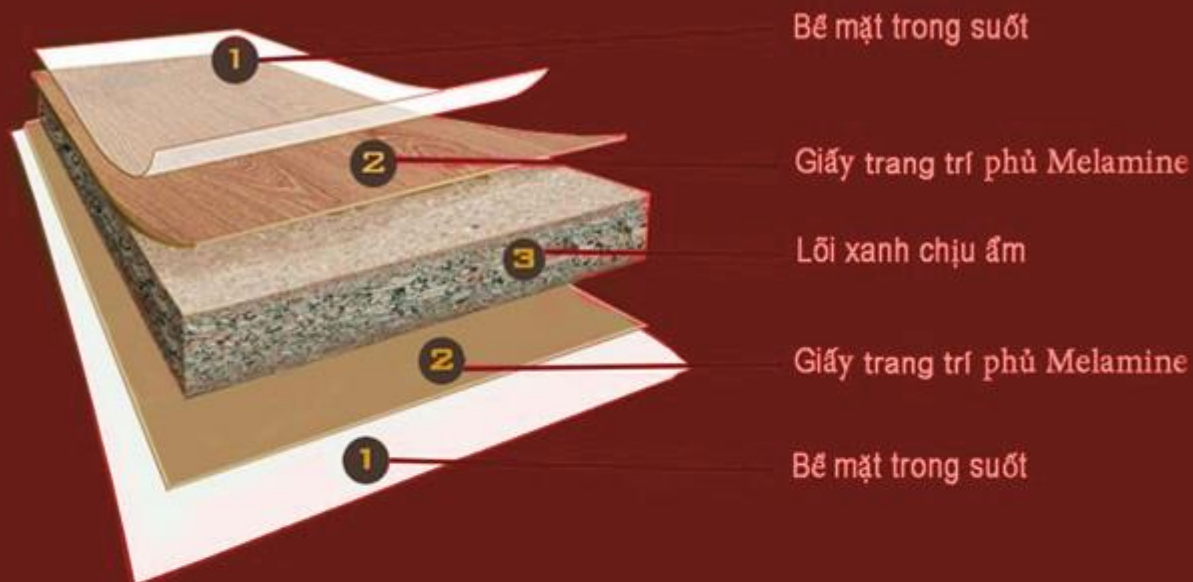

vachngannammientrung.com
BE REALLY
RESTROOM

VÁCH NGĂN VỆ SINH MFC

Tấm ván MFC sử dụng làm vách ngăn vệ sinh là loại ván công nghiệp, được bổ sung keo và các hóa chất làm tăng khả năng chống ẩm. Nhìn bằng mắt thường có lõi màu xanh. Loại ván này có khả năng chịu ẩm tốt hơn loại ván MFC thông thường.

Độ dày tiêu chuẩn: 18mm.

MFC panels used produce to Toilet Partition are also made from industrial wood with design green core which boosts water resistance of the product compared to normal panels.

Standard thickness: 18mm.